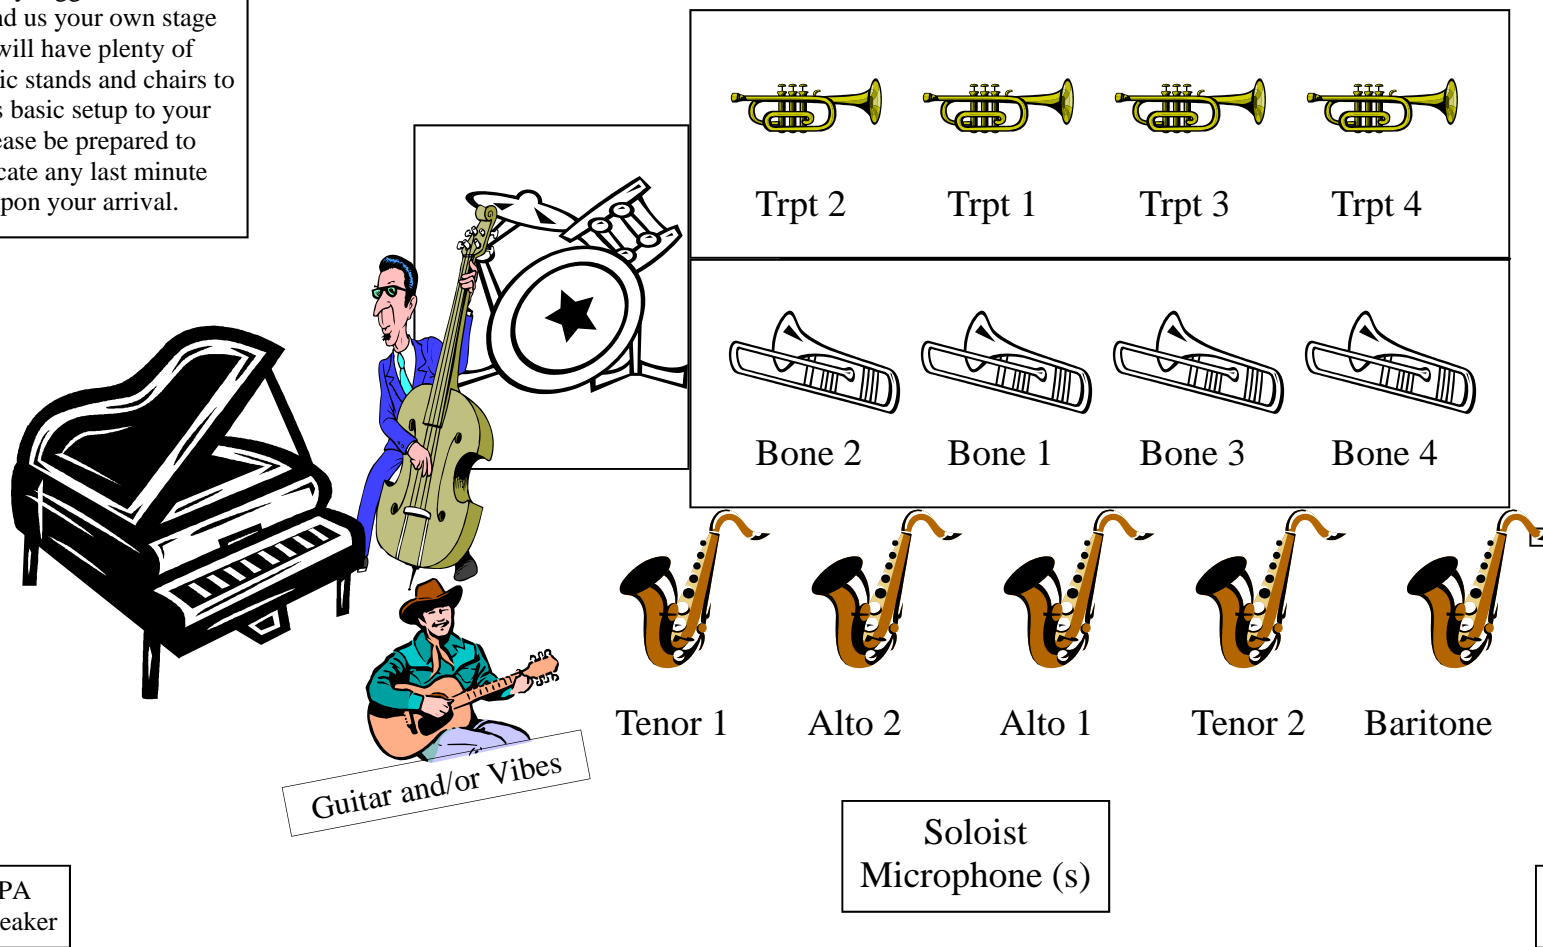

Dennis E. Wilson — dwjazz@umich.edu

University of Michigan Jazz Festival

Adjudication Set-up Plot

This is just a sample of the basic set-up. If your ensemble is significantly bigger or smaller, please send us your own stage plot. We will have plenty of extra music stands and chairs to adjust this basic setup to your needs. Please be prepared to communicate any last minute changes upon your arrival.

Guitar and/or Vibes