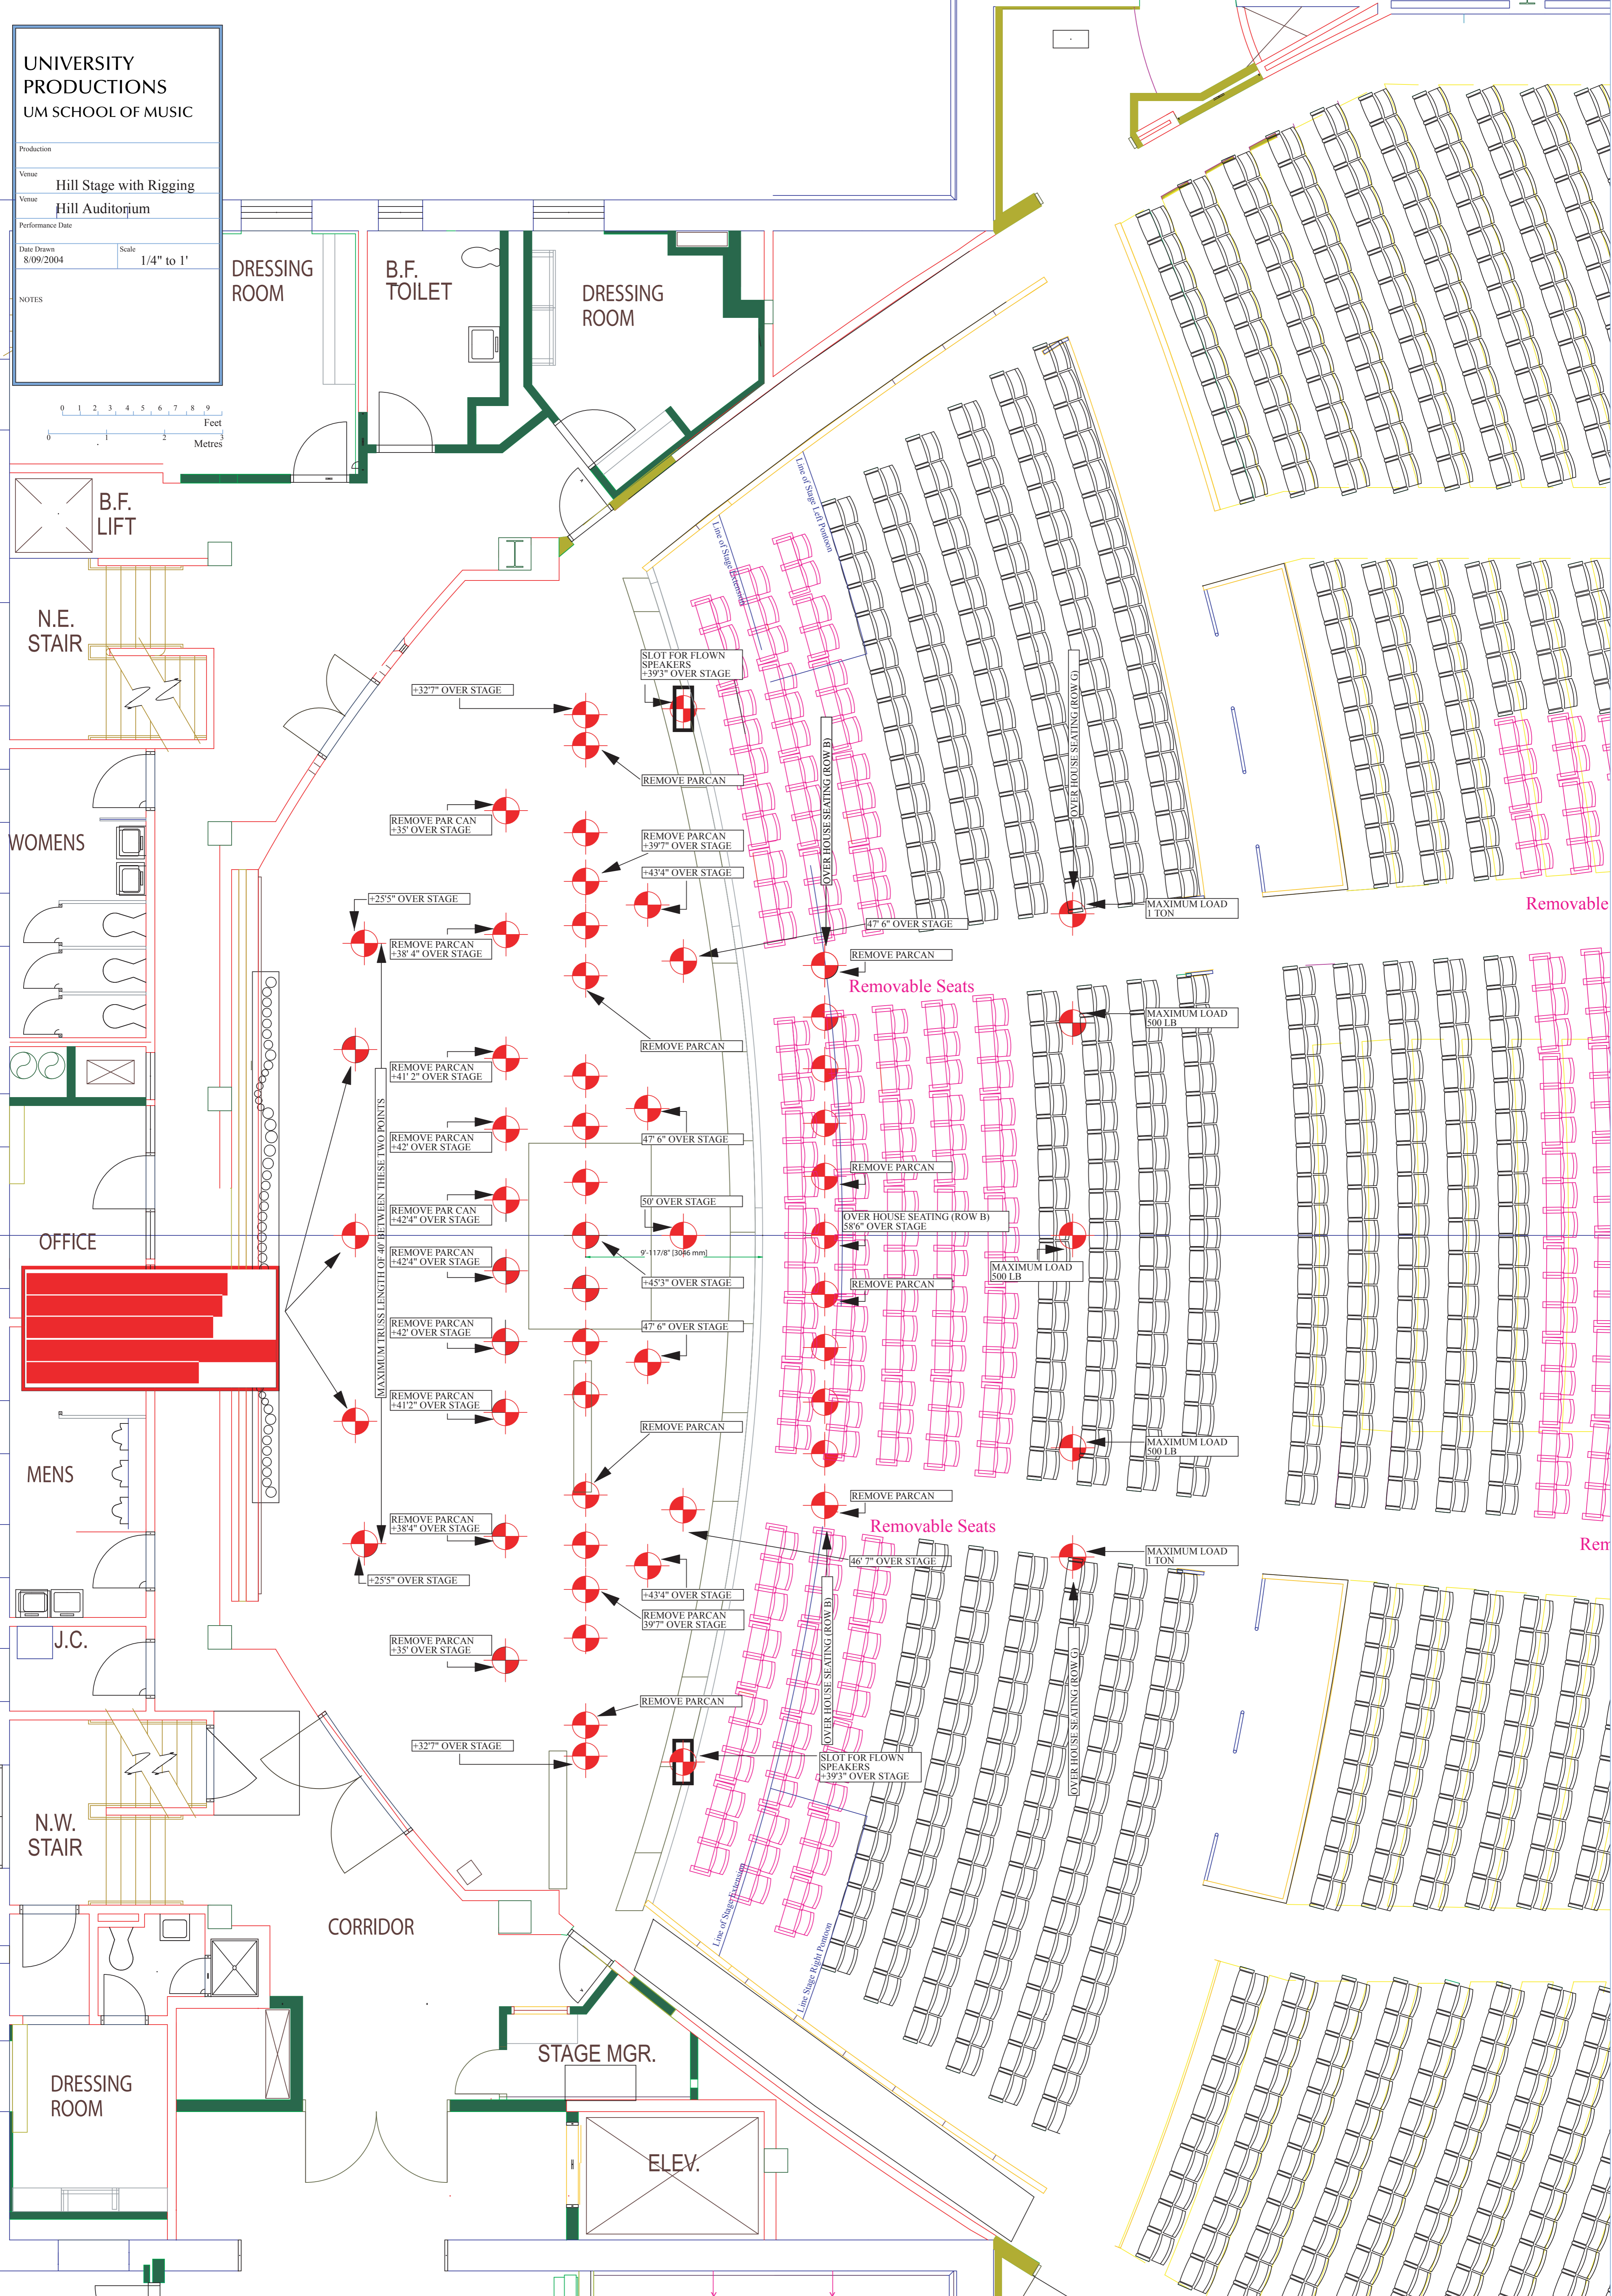

UNIVERSITY PRODUCTIONS
UM SCHOOL OF MUSIC

Production
Hill Stage with Rigging
Hill Auditorjum

Date Drawn 8/09/2004
Scale 1/4" to 1'

NOTES

DRESSING ROOM
B.F. TOILET
DRESSING ROOM

B.F. LIFT

N.E. STAIR

WOMENS

OFFICE

MENS

J.C.

N.W. STAIR

CORRIDOR

STAGE MGR.

ELEV.

Removable

Removable Seats

MAXIMUM LOAD 500 LB

MAXIMUM LOAD 500 LB

MAXIMUM LOAD 500 LB

Removable Seats

MAXIMUM LOAD 1 TON